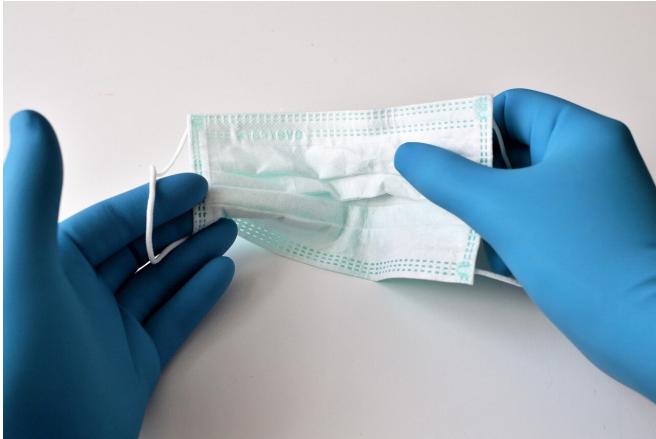

Czechs extend emergency virus measures until Nov 20

30 October 2020

Credit: Pixabay/CC0 Public Domain

The Czech government said Friday it was extending until November 20 a state of emergency in order to keep strict curbs in place to reverse resurgent novel coronavirus cases.

On Friday evening, the country had almost 317,000 confirmed COVID-19 cases and over 3,000 deaths.

But in recent days the number of new infections

has dropped from the daily record of over 15,000, giving the government a cause for cautious optimism.